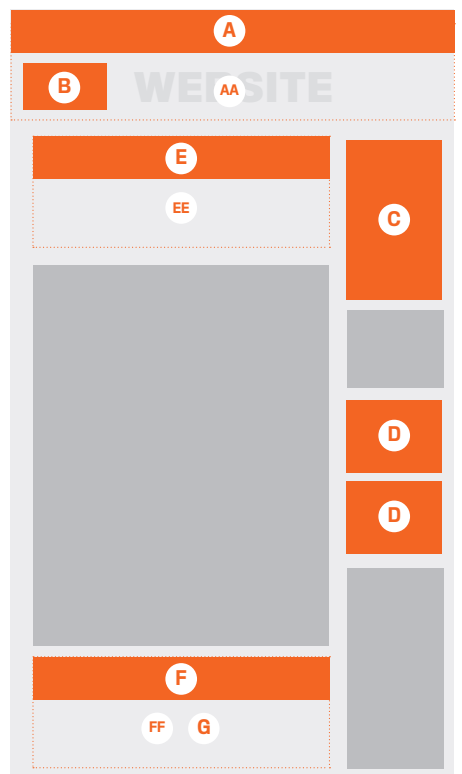

Welcome and exit ads appear only on visitor's first visit to a site each day. Please send two versions of your ad, one 1000 x 600 for desktop viewing and 640 x 1136 for mobile.

**ORBIT TOP (F) AND LOWER (H) BANNER PACKAGE**  
PACKAGE INCLUDES:

- ➔ Homepage and website banner: 728 x 156 pixels
- ➔ Email bulletin banner: 560 x 120 pixels

**SUPER SIZED ORBIT TOP (G) AND LOWER (J) BANNER PACKAGE**  
PACKAGE INCLUDES:

- ➔ Homepage and website banner: 728 x 156 pixels
- ➔ Email bulletin banner: 560 x 240 pixels

**WELCOME AND EXIT ADS (ALL PAGES)**

**HOME PAGE SIZES/FORMATS**

**INSIDE PAGE**

**SPECIFICATIONS OF EMAIL ADVERTISING**

		Unit measurement pixels (W x H)	Maximum Initial Download Fileweight
<b>A</b>	<b>LEADERBOARD</b>	560 x 120	30 KB
<b>AA</b>	<b>LEADERBOARD (SUPERSIZED)</b>	560 x 240	60 KB
<b>B</b>	<b>ORBIT TOP</b>	560 x 120	30 KB
<b>BB</b>	<b>ORBIT TOP (SUPERSIZED)</b>	560 x 240	60 KB
<b>C</b>	<b>ORBIT LOWER</b>	560 x 120	30 KB
<b>CC</b>	<b>ORBIT LOWER (SUPERSIZED)</b>	560 x 240	60 KB
<b>D</b>	<b>SIDE SKYSCRAPER</b>	250 x 500	60 KB
<b>E</b>	<b>DAILY TIP BANNER</b>	560 x 120	30 KB

**HEADLINES TOP (B) AND LOWER (C) BANNER PACKAGE**  
PACKAGE INCLUDES:

- ➔ Homepage and website banner: 728 x 156 pixels
- ➔ Email bulletin banner: 560 x 120 pixels

**SUPER SIZED HEADLINE TOP (BB) AND LOWER (CC) BANNER PACKAGE**  
PACKAGE INCLUDES: