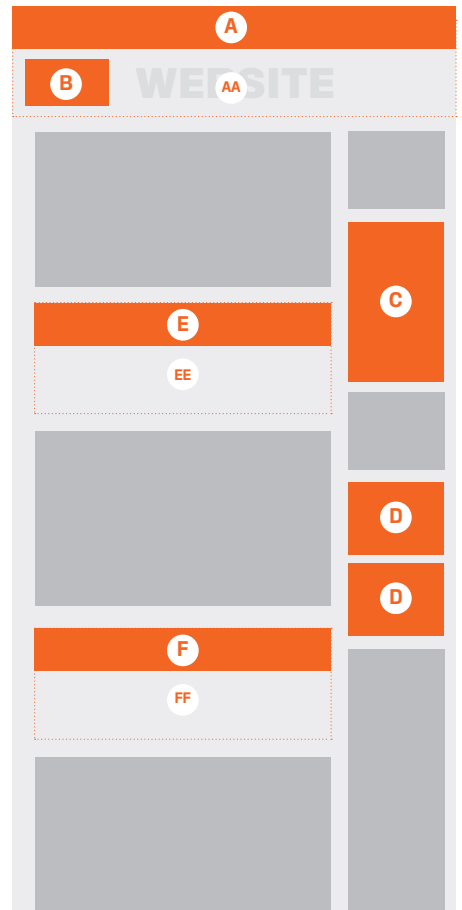

Welcome and exit ads appear only on visitor's first visit to a site each day. Please send two versions of your ad, one 1000 x 600 for desktop viewing and 640 x 1136 for mobile.

**ORBIT TOP (F) AND LOWER (H) BANNER PACKAGE**  
PACKAGE INCLUDES:

- ➔ Homepage and website banner: 728 x 156 pixels
- ➔ Email bulletin banner: 560 x 120 pixels

**SUPER SIZED ORBIT TOP (G) AND LOWER (J) BANNER PACKAGE**  
PACKAGE INCLUDES:

- ➔ Homepage and website banner: 728 x 156 pixels
- ➔ Email bulletin banner: 560 x 240 pixels

**WELCOME AND EXIT ADS (ALL PAGES)**

**HOME PAGE SIZES/FORMATS**

**INSIDE PAGE**

**SPECIFICATIONS OF EMAIL ADVERTISING**

		Unit measurement pixels (W x H)	Maximum Initial Download Fileweight
<b>A</b>	<b>LEADERBOARD</b>	560 x 120	30 KB
<b>AA</b>	<b>LEADERBOARD (SUPERSIZED)</b>	560 x 240	60 KB
<b>B</b>	<b>ORBIT TOP</b>	560 x 120	30 KB
<b>BB</b>	<b>ORBIT TOP (SUPERSIZED)</b>	560 x 240	60 KB
<b>C</b>	<b>ORBIT LOWER</b>	560 x 120	30 KB
<b>CC</b>	<b>ORBIT LOWER (SUPERSIZED)</b>	560 x 240	60 KB
<b>D</b>	<b>SIDE SKYSCRAPER</b>	250 x 500	60 KB
<b>E</b>	<b>DAILY TIP BANNER</b>	560 x 120	30 KB

**HEADLINES TOP (B) AND LOWER (C) BANNER PACKAGE**  
PACKAGE INCLUDES:

- ➔ Homepage and website banner: 728 x 156 pixels
- ➔ Email bulletin banner: 560 x 120 pixels

**SUPER SIZED HEADLINE TOP (BB) AND LOWER (CC) BANNER PACKAGE**  
PACKAGE INCLUDES: